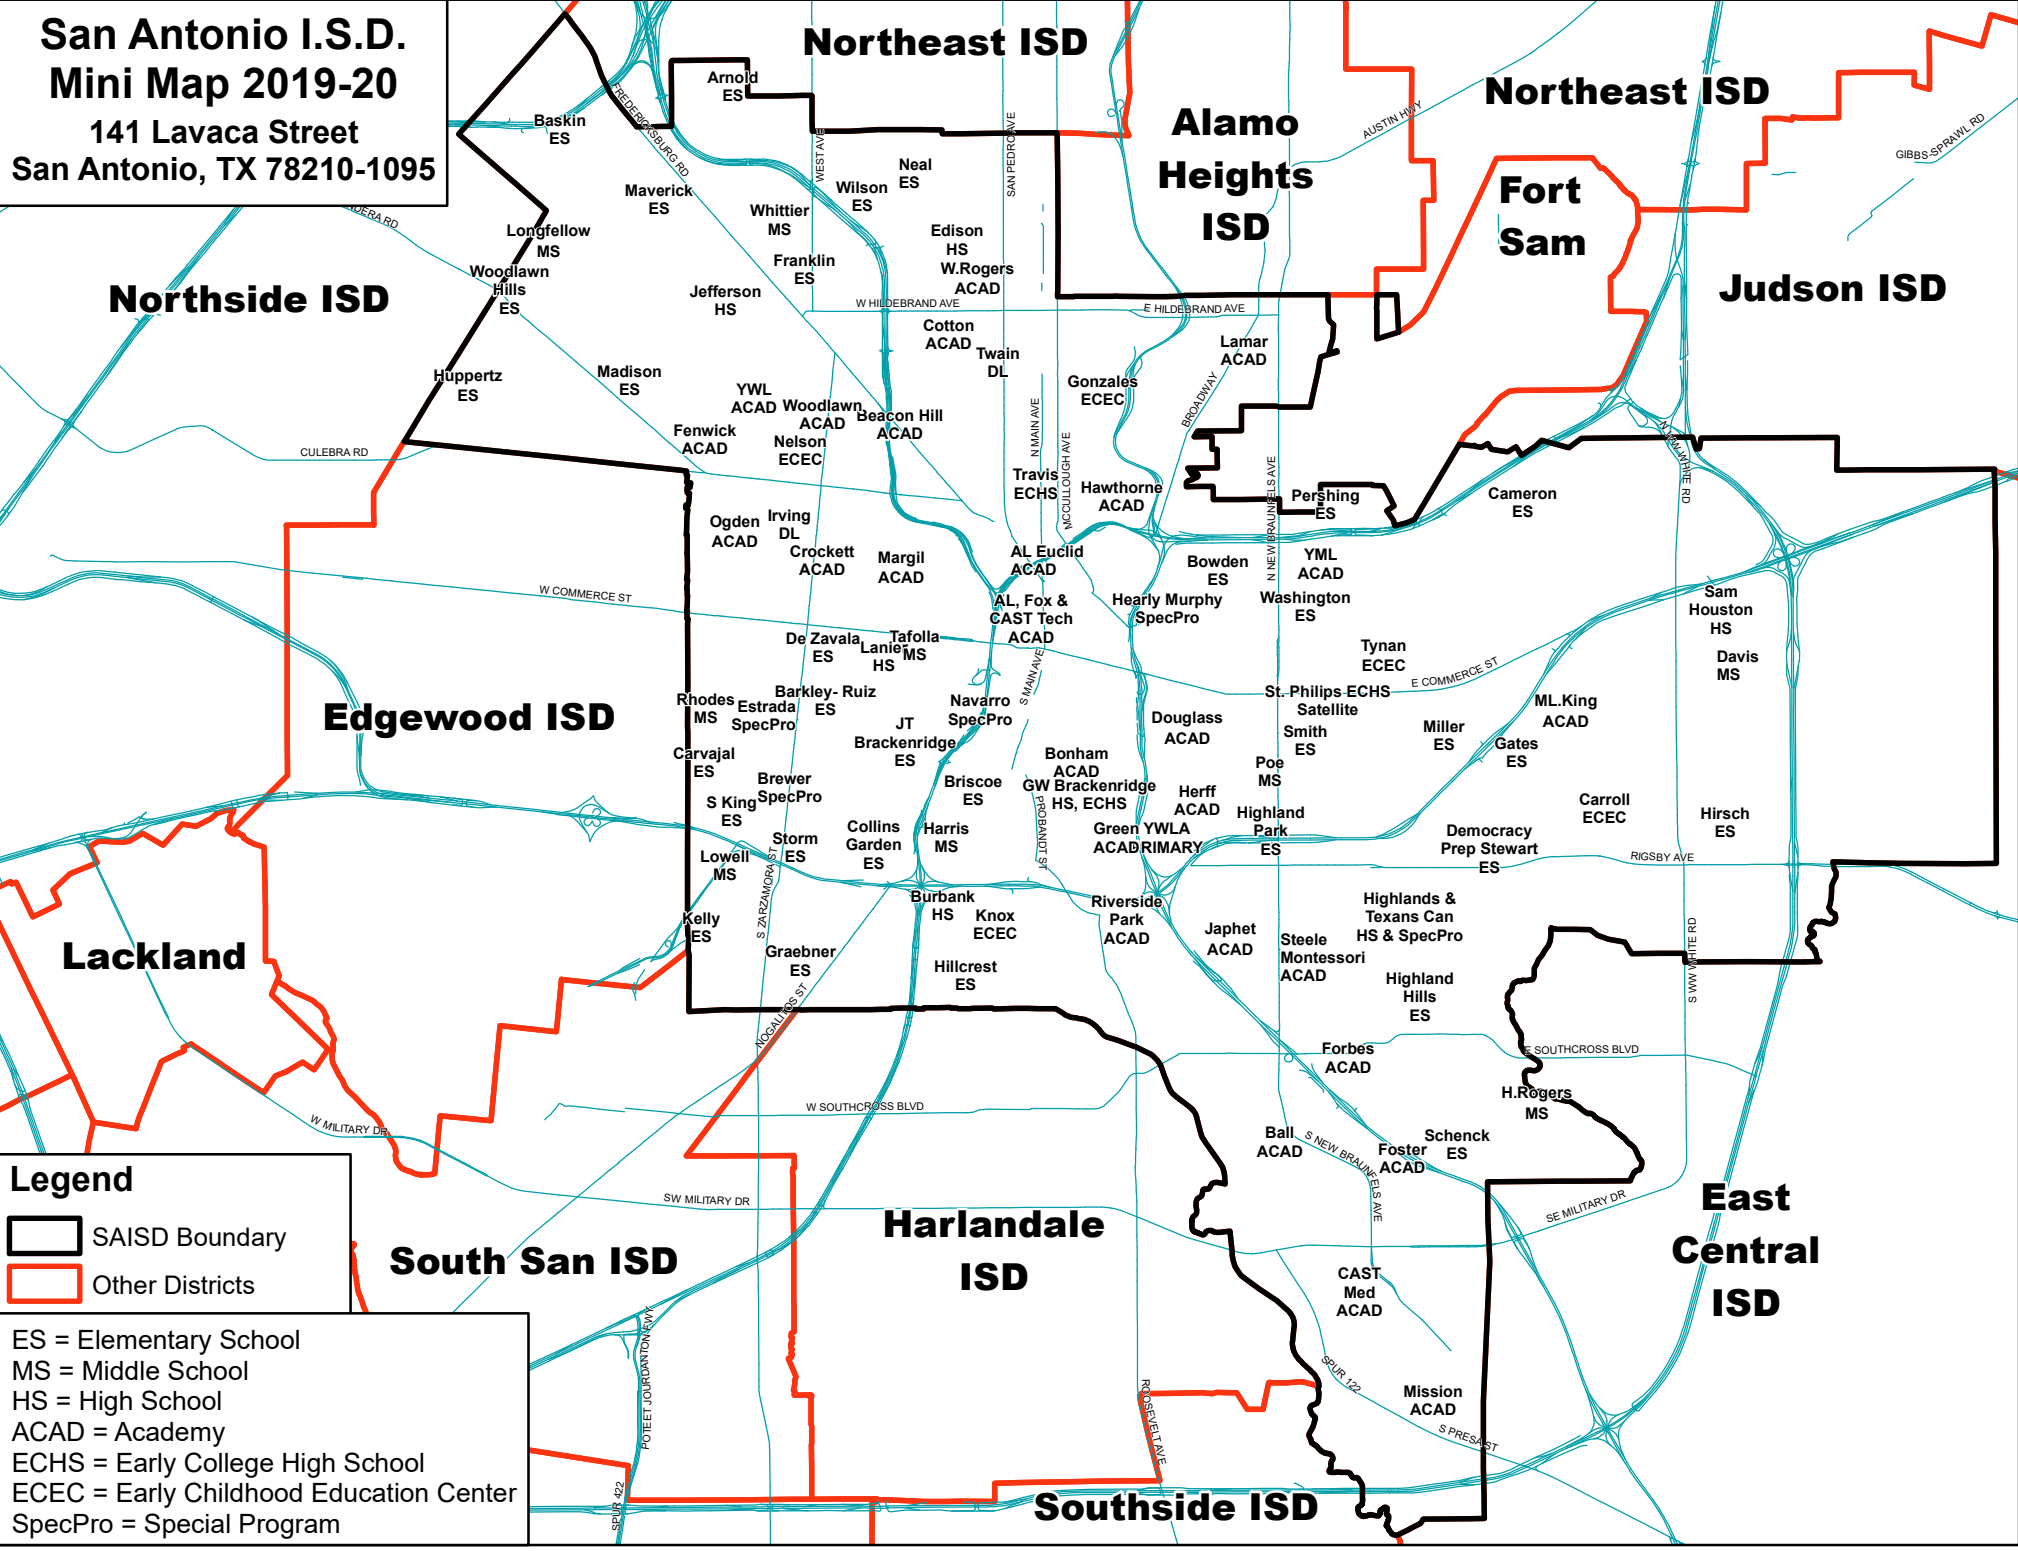

San Antonio I.S.D.
Mini Map 2019-20
 141 Lavaca Street
 San Antonio, TX 78210-1095

Legend

- SAISD Boundary
- Other Districts

ES = Elementary School
 MS = Middle School
 HS = High School
 ACAD = Academy
 ECHS = Early College High School
 ECEC = Early Childhood Education Center
 SpecPro = Special Program